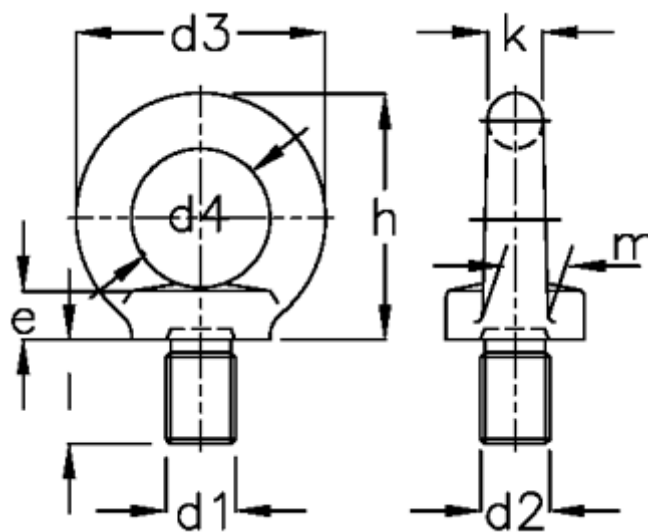

Article number: 20580M30ST
Description: E+G Lifting eye bolts
DIN 580-M30-ST

Measures

$d1 = M30$	$K = 24$
$d2 = 65$	$l = 45.0$
$d3 = 108$	$m = 28$
$d4 = 60$	
$e = 22$	
$F1 = 36000$	
$F2 = 26000$	
$H = 109$	